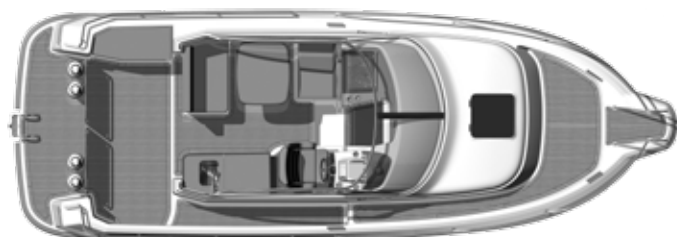

27 NOVA S

**VOLVO
PENTA**

LENGTH	8,10 m
WIDTH max	2,75 m
WEIGHT MLCC	3 050 kg
BATTERIES	1x12V-77 Ah, 4x12V-80 Ah
FUEL CAPACITY	240 l
WATER CAPACITY	100 l
REFRIGERATOR CAPACITY	42 l
ENGINE ALTERNATIVES	- D3-220/DP 164 kW (220 hp) - D4-260/DPH 191 kW (260 hp)