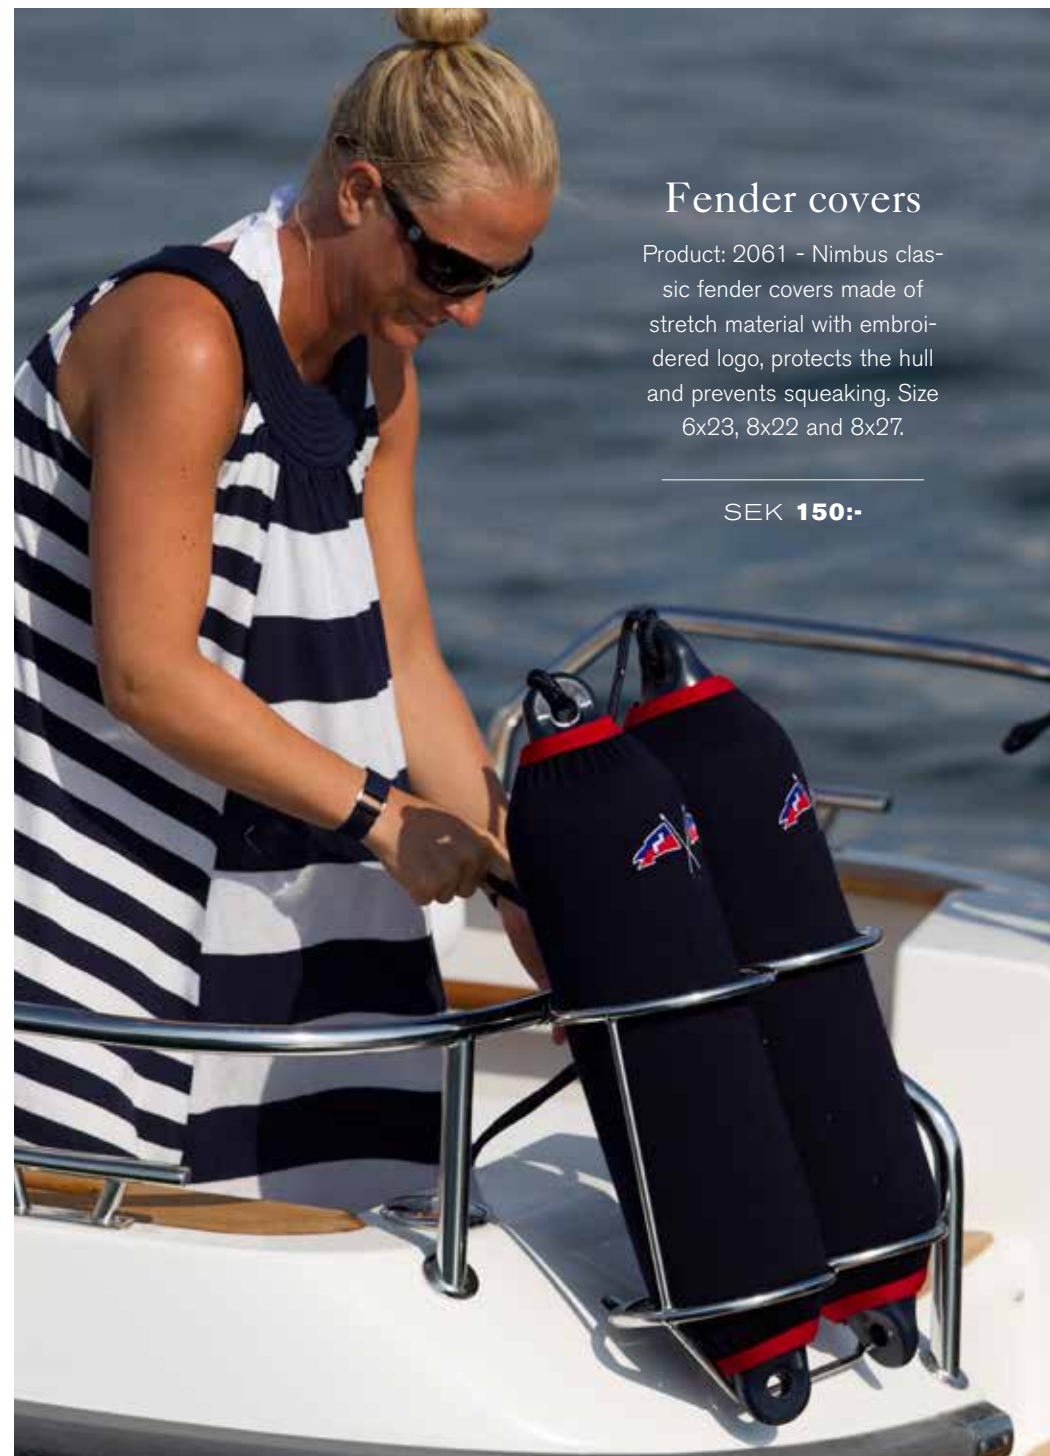

SEK **895:-**

Beach towel

Product: 4241 - Comfortable beach towel with printed Nimbus design and graphics. Size 150x100cm.

SEK **350:-**

Our availability is your guarantee.

Security for you as a customer is not just about having the right equipment on board your boat. It's also about the fact that we always have the most essential spare parts and wearing parts in stock in case they are needed. We know that things can happen without warning. If it does you want to feel secure in the knowledge that the necessary parts are readily available from us. With our products you can feel secure in every way.