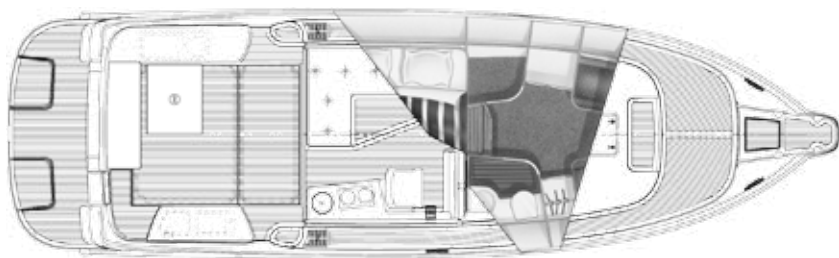

34 NOVA

**VOLVO
PENTA**

LENGTH	11,49 m
WIDTH max	3,32 m
WEIGHT MLCC	5 645 kg
BATTERIES	2x12V-77 Ah (1+1), 4x12V-80 Ah
FUEL CAPACITY	600 l
WATER CAPACITY	120 l
REFRIGERATOR CAPACITY	2x65 l
ENGINE ALTERNATIVES	- D6-400/DPH 296 kW (400 hp) 2 x D4-260/DPH 191kW (260 hp) 2 x D4-300/DPH 221kW (300 hp)