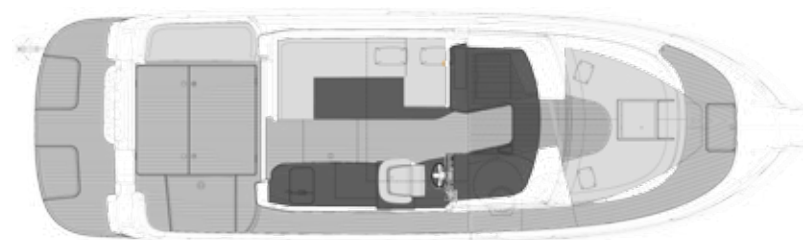

335 COUPÉ

**VOLVO
PENTA**

LENGTH	10,27 m
WIDTH max	3,20 m
WEIGHT MLCC	5 247 kg
BATTERIES	3x12V-77 Ah (1+2), 3x12V-80 Ah
FUEL CAPACITY	480 l
WATER CAPACITY	125 l
REFRIGERATOR CAPACITY	65 l
ENGINE ALTERNATIVES	✓ D4-225 165kW (225 hp) ✓ D4-260 191kW (260 hp) ✓ D4-300 221kW (300 hp)