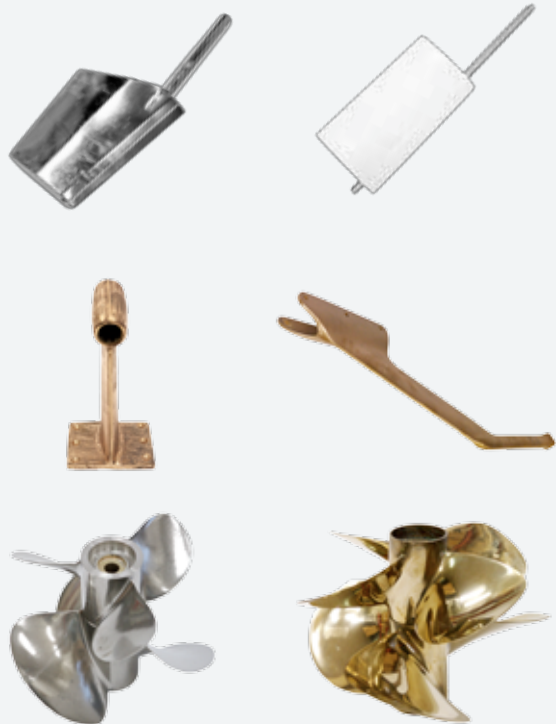

Our availability is your guarantee.

Security for you as a customer is not just about having the right equipment on board your boat. It's also about the fact that we always have the most essential spare parts and wearing parts in stock in case they are needed. We know that things can happen without warning. If it does you want to feel secure in the knowledge that the necessary parts are readily available from us. With our products you can feel secure in every way.